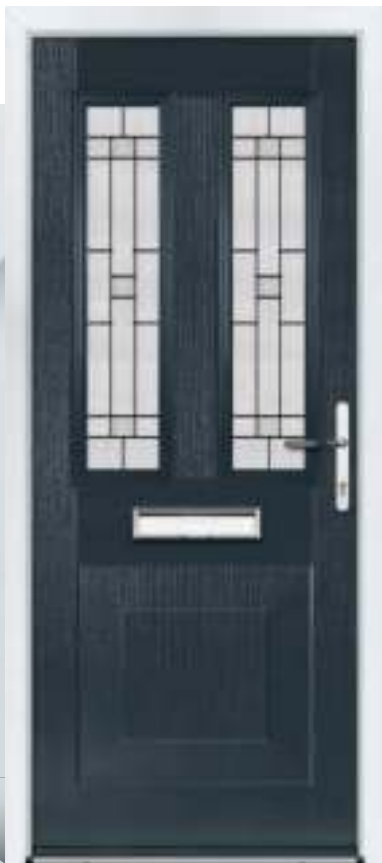

Door Colour: **Anthracite**
Door Glass: **Verona**
Hardware Finish: **Chrome**

Door Colour: **Neptune**
Door Glass: **Milan**
Hardware Finish: **Chrome**