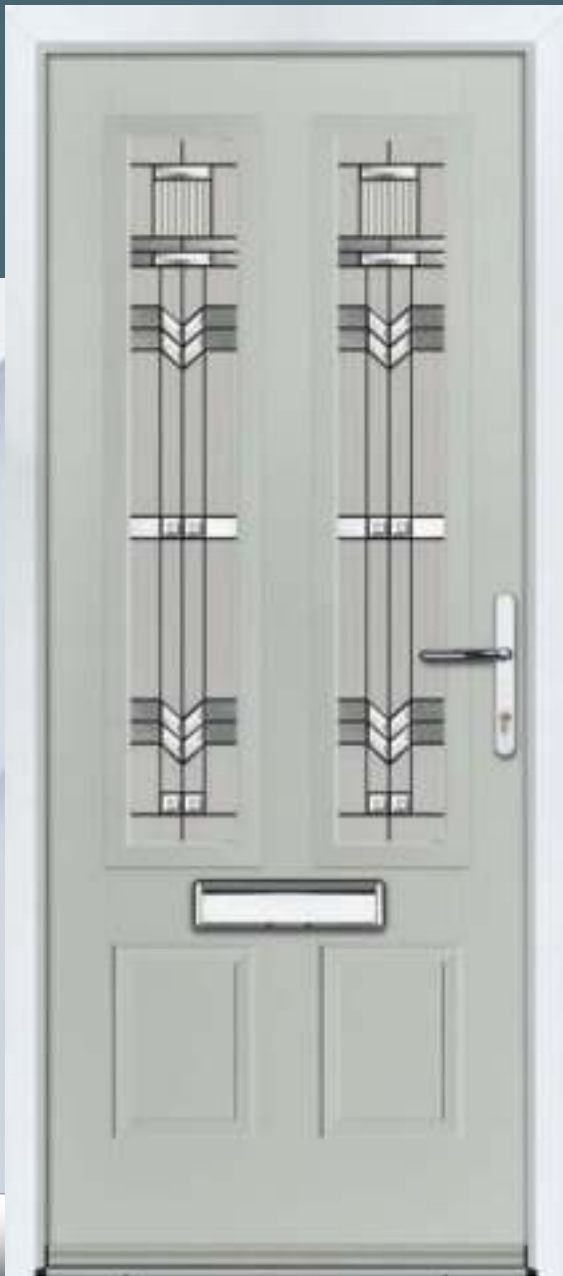

NEW FOR 2024

COLVILLE

This contemporary design achieves the ultimate in curb appeal, a true show-stopper.

Door Colour: **Black**
Door Glass: **Massa**
Hardware Finish: **Chrome**

Door Colour: **Light Violet**
Door Glass: **Sienna**
Hardware Finish: **Chrome**

Door Colour: **Agate Grey**
Door Glass: **Palazzo**
Hardware Finish: **Chrome**

Door Colour: **Red**
Door Glass: **Milan**
Hardware Finish: **Chrome**

Door Colour: **Anthracite**
Door Glass: **Fano**
Hardware Finish: **Chrome**